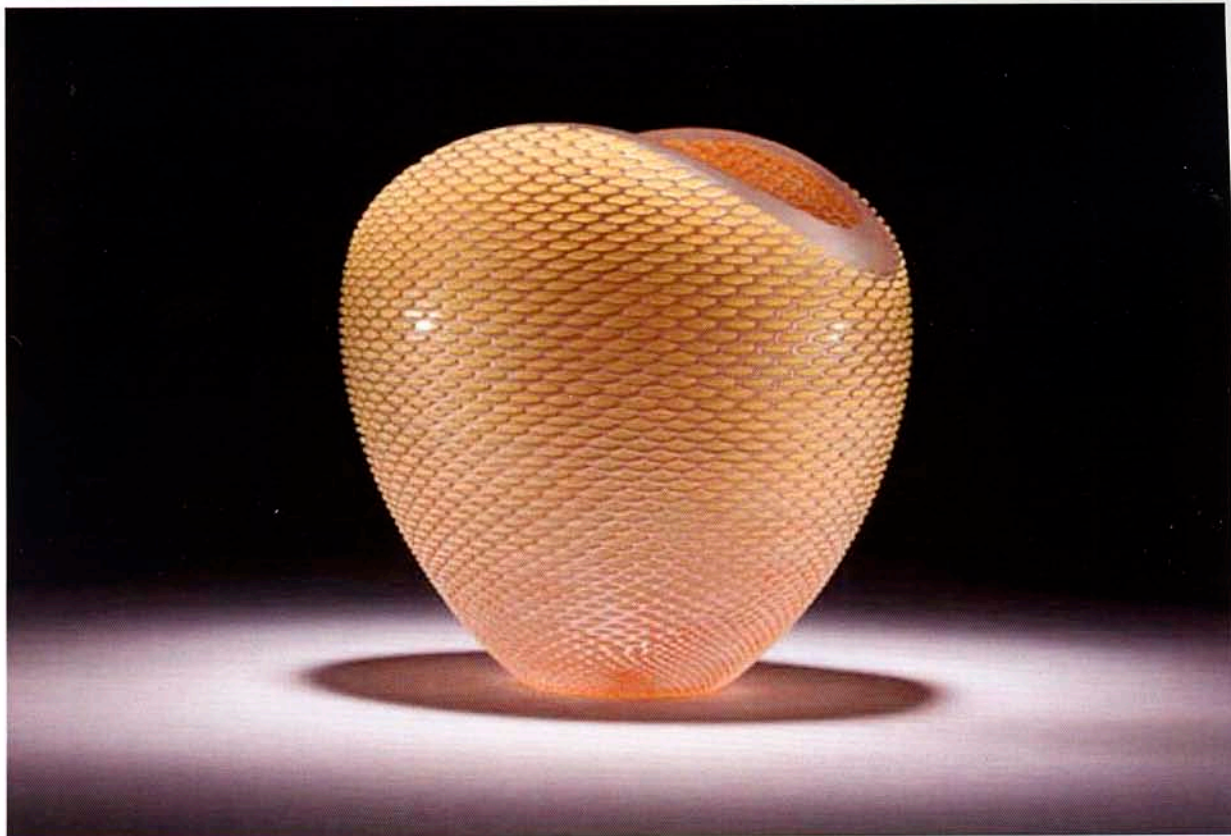

Jaipur Cone 2009 19 x 4.5, above.

Nest 2008 5 x 8.5, top of opposite page.

Pale Primrose 2008 7.5 x 8, bottom of opposite page.

Photographs by Bill Truslow and in private collections.

carrie.gustafson@gmail.com, www.carriegustafson.com